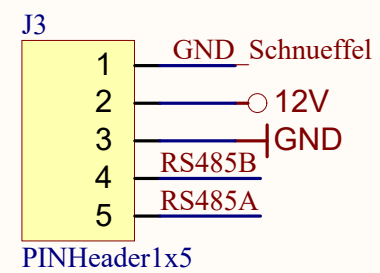

DISPLAY VISIONS LOGO1

Title **9785-1 USB to RS485**

Size: A3

Drawn: JM

Revision: C

Date: 11.07.2024

Sheet 1 of 1

DISPLAY VISIONS GmbH
 Zeppelinstr. 19
 82205 Gilching
 Germany
www.lcd-module.com

USB 12V
A B 12V GND

DISPLAY
INDUSTRIAL SOLUTIONS
VISIONS

9785-1 USB to RS485
Rev.C

GND