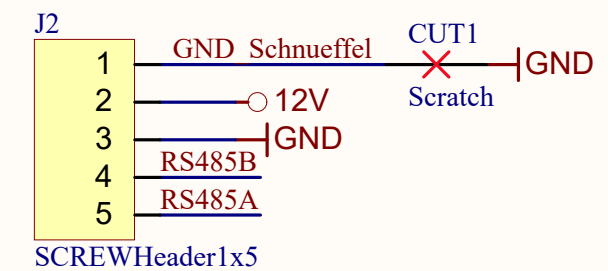

DISPLAY VISIONS LOGO1

Title **9785-1 USB to RS485**

Size: A3

Drawn: JM

Revision: C

Date: 11.07.2024

Sheet 1 of 1

DISPLAY VISIONS GmbH
 Zeppelinstr. 19
 82205 Gilching
 Germany
www.lcd-module.com

USB 12V
A B 12V GND

DISPLAY
INDUSTRIAL SOLUTIONS
VISIONS

9785-1 USB to RS485
Rev.C

GND